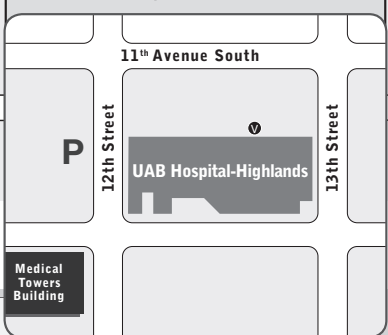

Spain Rehabilitation Center / Center for Psychiatric Medicine Parking Lot – enter from 6th Avenue South

UAB Hospital-Highlands Parking – Conveniently located in the lot next to the building and in a deck on 12th Street South across from the UAB Hospital-Highlands ER. Valet parking is available at the main entrance of UAB Hospital-Highlands.

UAB Women & Infants Center Parking Lot – enter from 18th Street South

University Boulevard Deck – enter near the corner of 19th Street South and (8th Ave S) University Blvd

The Kirklin Clinic of UAB Hospital (TKC) & Whitaker Clinic of UAB Hospital Parking Options

City of Birmingham Parking Authority

5 Points South Parking Deck – 2012 Magnolia Avenue

The DART bus (Green Line – Southside Loop)

Runs 7 days a week (except holidays) and is FREE with pick up areas along 20th Street. DART goes to and from the medical center district to the 5 Points area.

UAB Medical Center District

UAB Medicine Buildings and Concourse Walkways

Legend to District Map

P Parking V Valet Parking ▲ Patient Entrances

UAB Hospital-Highlands

Interior Concourse

The facilities shown here are all accessible to one another by an interior concourse system and covered crosswalks, which are located on the second floor of each building.